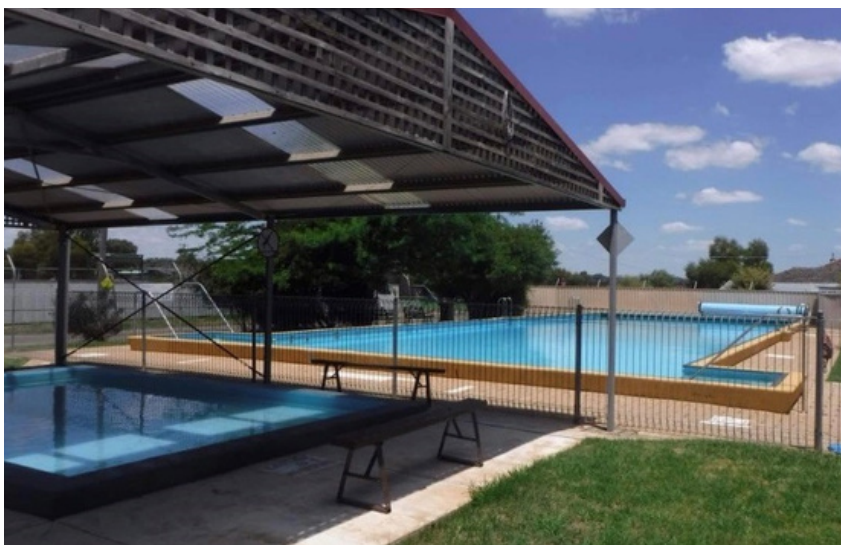

Talbot

Talbot Outdoor Swimming Pool

Scandinavian Crescent, Talbot

Scan or click any of the QR Codes for more information about this location.

Fully Fenced

Lighting

Paths

CONCRETE

Toilets

ACCESSIBLE

Seating

Bus Stops

Accessible Parking

Shade

Cost

ENTRY FEE

Other

No Ramp Access to Pool

Walking / Rolling

Riding

Playground

Swimming

Recreation